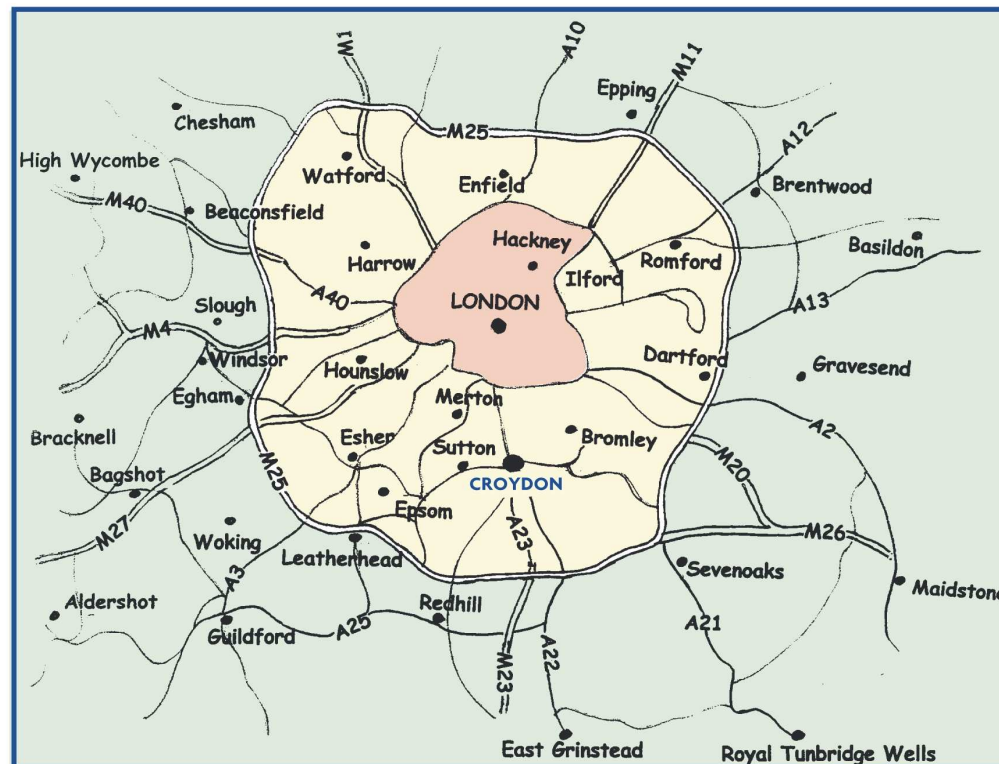

THE BUILDER TRAINING CENTRE LOCATION MAP

The Builder Training Centre is located in Croydon, Surrey.

Our full address is:

Waddon Station Buildings
Epsom Road
Croydon, Surrey
CR0 4UP

We are approximately 25 minutes from the M25 junction 6, which leads onto the A22 and approximately 25 minutes from the M23, which leads on to the A23.

The nearest Tram stop is Wandle Park which is approximately a 10 minute walk away.

You may find the following websites useful to help plan your journey: www.tfl.co.uk or www.nationalrail.co.uk

By Train

From London Victoria or London Bridge via Clapham Junction and West Croydon you can catch a train (approximately a 30 minute journey from Victoria), which has direct links with Waddon Station. As you exit the platform at Waddon station we are directly in front of you.

By Car

Leave the M25 at Junction 7 - Follow M23 towards Croydon. Continue straight ahead onto A23. Follow A23 for approximately 4 $\frac{1}{2}$ miles. Arrive at Purley Cross. There is a large Tesco Superstore on your right hand side. Bear left at the traffic lights into Banstead Road; follow the road round to the right then bear left again onto the A23 Purley Way.

Leave the M25 at Junction 6 - Follow the A22 towards Caterham and Croydon. At the first roundabout take the 3rd exit. At the next roundabout take the 2nd exit. Follow this road for approximately 2 miles until you arrive at Purley Cross. There is a large Tesco Superstore on your left. Stay in the middle lane as you enter the one-way system and follow the signs to A23 Purley Way.