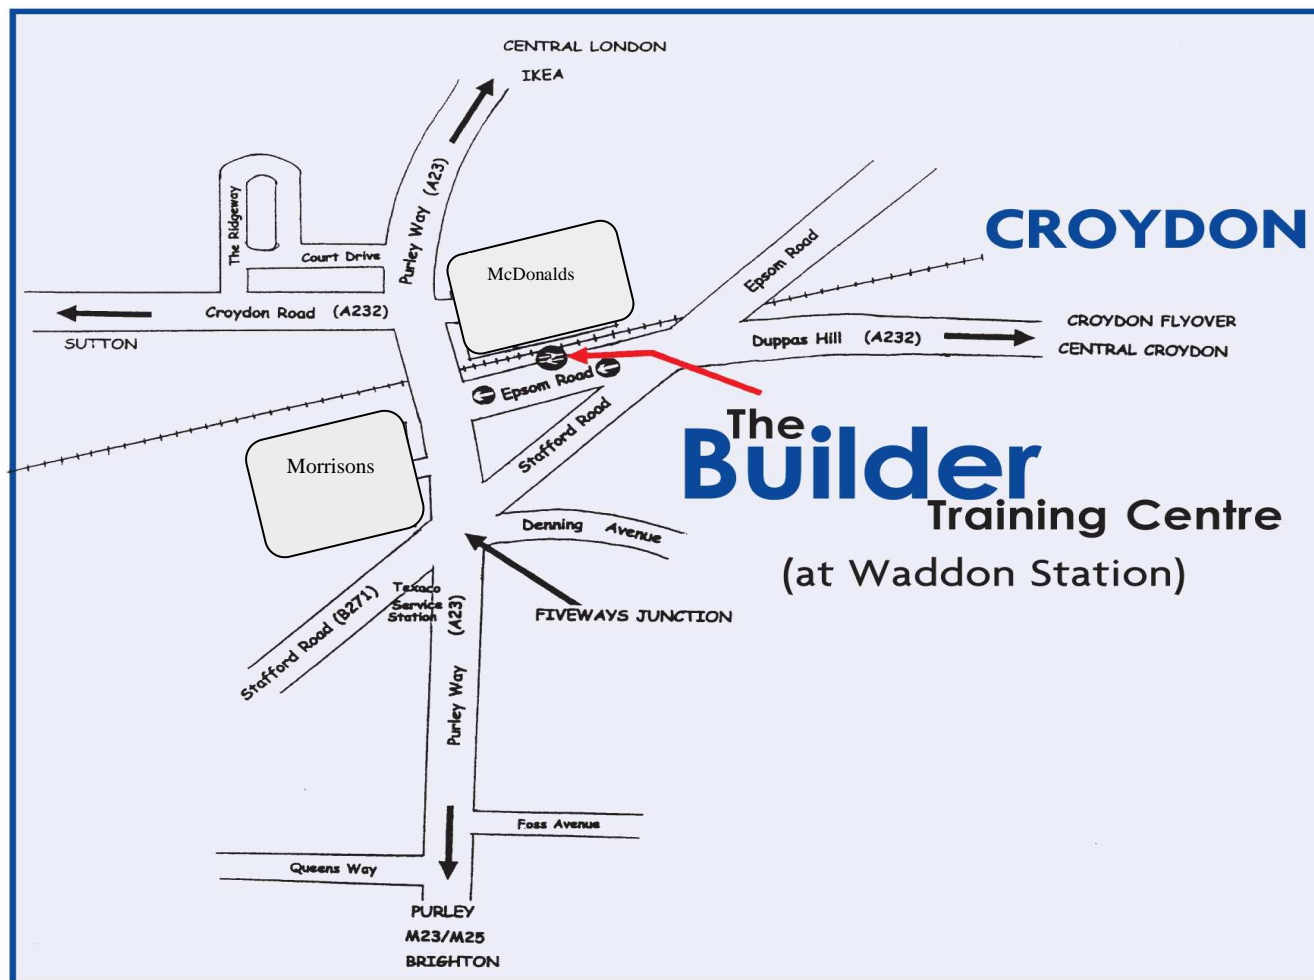

By Car

Leave the M25 at Junction 7 - Follow M23 towards Croydon. Continue straight ahead onto A23. Follow A23 for approximately 4 $\frac{1}{2}$ miles. Arrive at Purley Cross. There is a large Tesco Superstore on your right hand side. Bear left at the traffic lights into Banstead Road; follow the road round to the right then bear left again onto the A23 Purley Way.

Leave the M25 at Junction 6 - Follow the A22 towards Caterham and Croydon. At the first roundabout take the 3rd exit. At the next roundabout take the 2nd exit. Follow this road for approximately 2 miles until you arrive at Purley Cross. There is a large Tesco Superstore on your left. Stay in the middle lane as you enter the one-way system and follow the signs to A23 Purley Way.

Follow the A23 Purley Way for approximately 2 miles. Arrive at Fiveways Junction. There is a Texaco Service Station on your left hand side. Bear right at these lights onto Stafford Road. When you reach the Waddon Hotel on your left take a sharp left hand turn. The BTC Reception is located at Waddon Station which is on your right.

Please note that there is no parking at Waddon Train Station but there is free parking available in the area within a 2 minute walk.

Please check all parking signs to ensure that your vehicle is not illegally parked.

By Bus

- 154 - From West Croydon Bus Garage via Fairfield Halls and Duppas Hill and from Morden Station via St Helier Station, Carshalton, Wallington and Roundshaw.
- 157 - From Morden Station via St Helier Hospital, Wrythe Green, Wallington Station, and Purley Way Stafford Road and from Crystal Palace via Anerley, Norwood Junction, West Croydon Bus Station and Croydon Centrale Tram Stop.
- 119 - From Bromley via Hayes, West Wickham, Shirley, East Croydon and Fiveways.
- 410 - From Wallington via Beddington.
- 410 - From East Croydon Junction, West Croydon Bus Station and Croydon Centrale Tram Stop.
- 407 - From Sutton via Carshalton, Wallington and Beddington.